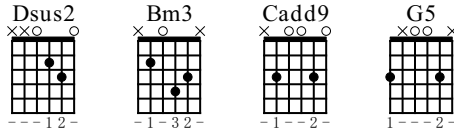

Eleanor's Song (Intro)

Tabbed by Boot Leg - ffpr@qq.com

Tom Paxton
Boat in the Water

Standard tuning

$\text{♩} = 166$

1

Dsus2 Bm3 Cadd9

mf
let ring throughout

S-Gt

Tablature for measures 1-4:

T	0	3	3	3	0	3	3
A	0	2	0	0	4	0	0
B	0	0	2	0	0	3	3

5

Dsus2 Bm3 G5

Tablature for measures 5-7:

T	0	3	3	3	0	3	3
A	0	2	0	0	4	0	0
B	0	0	2	0	0	3	3

8