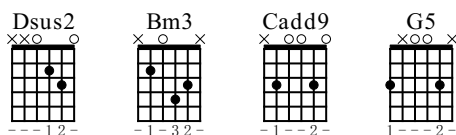

Eleanor's Song (Intro)

Tabbed by Boot Leg - ffpr@qq.com

Tom Paxton
Boat in the Water

Standard tuning

$\text{♩} = 166$

5-Gt

mf
let ring throughout

1